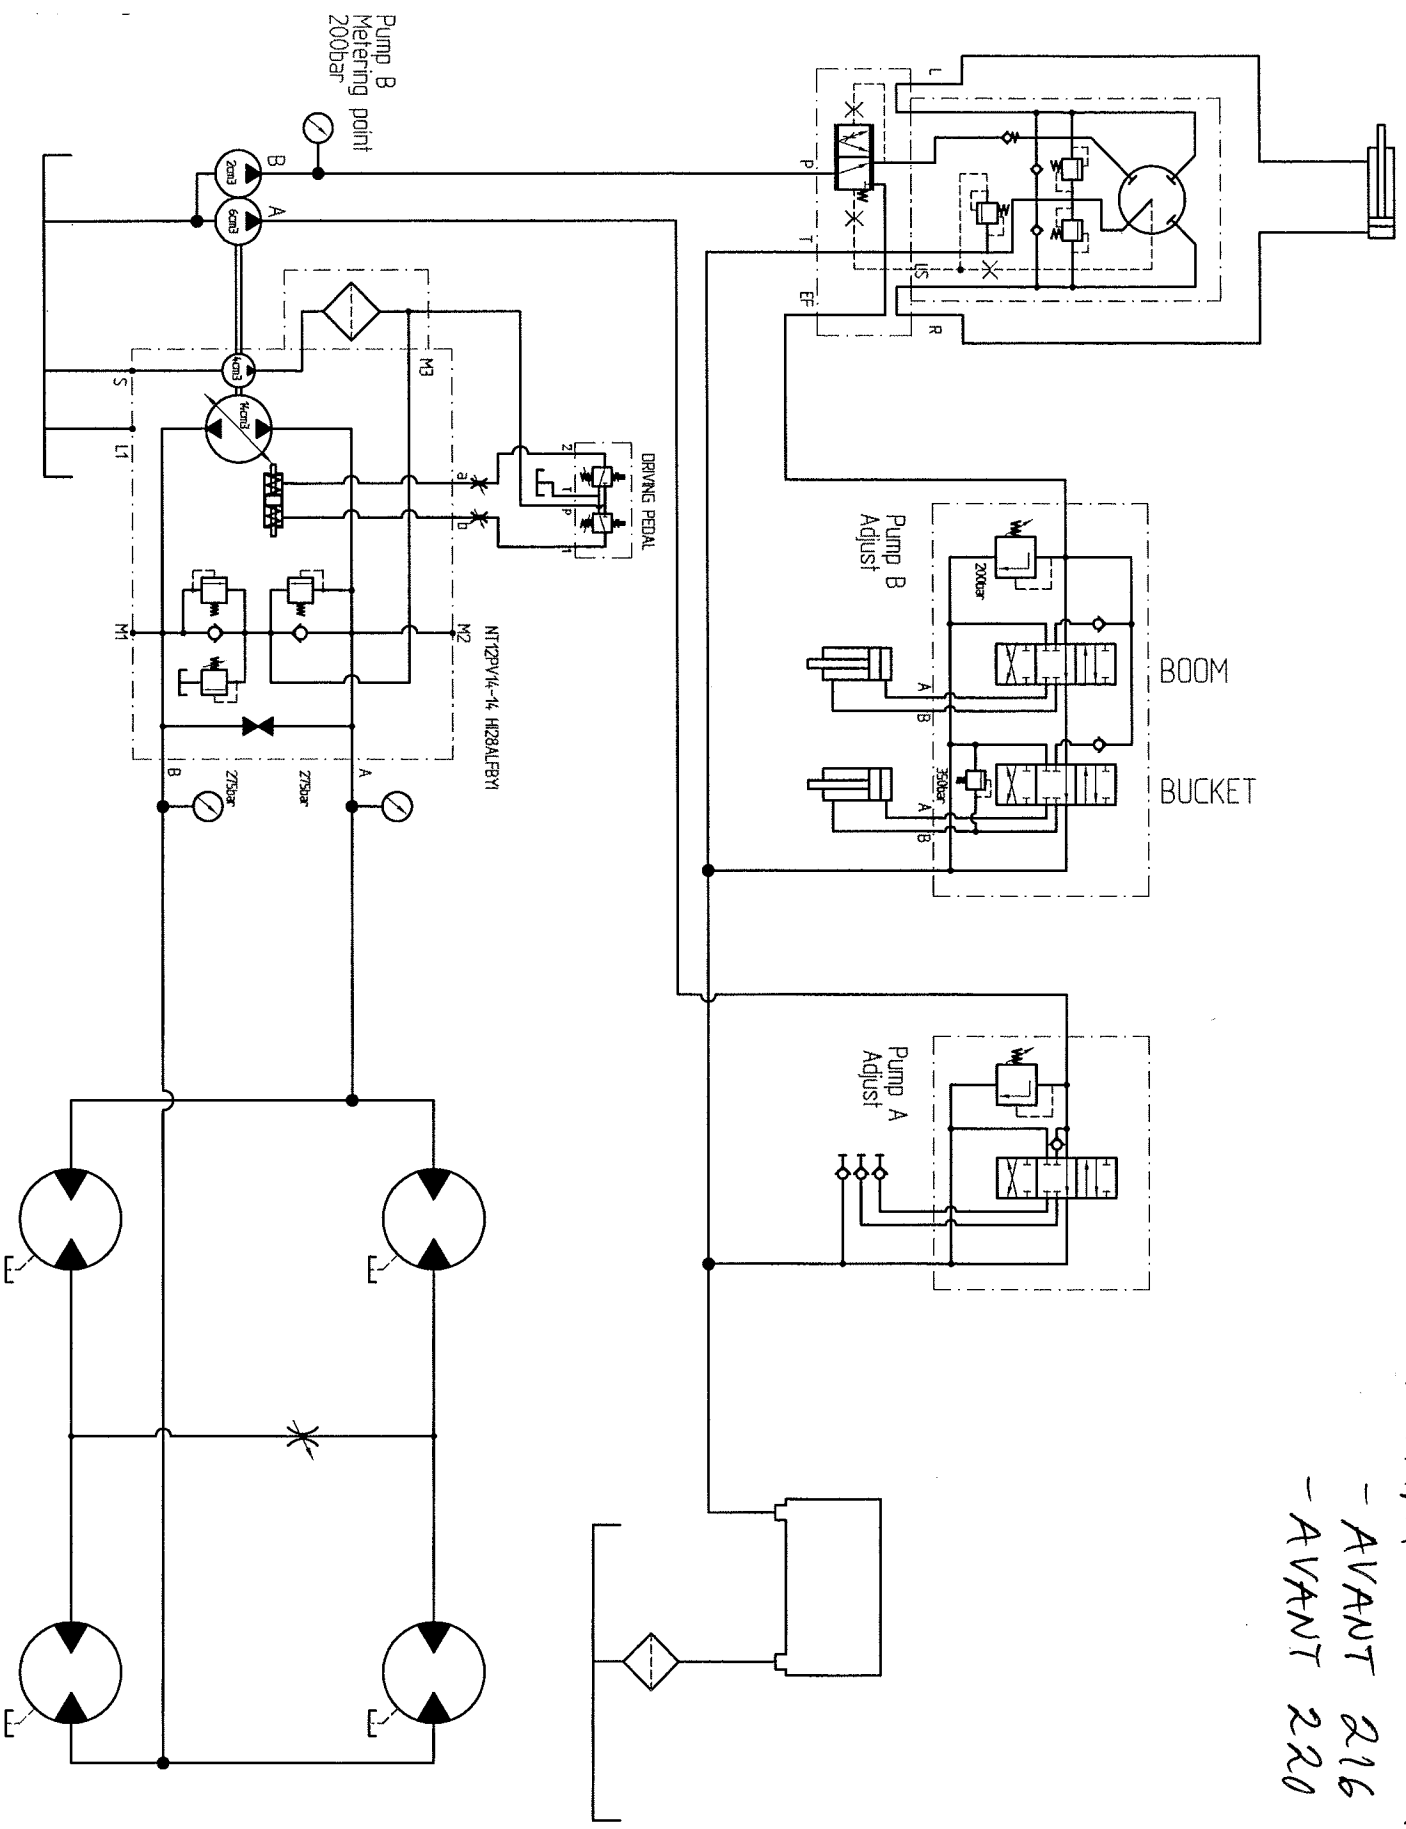

STEERING

BOOM

BUCKET

AVANT 200 SERIES
- AVANT 216
- AVANT 220

Pump B
Metering point
200bar

NT12PV14-14 H128ALPB1

DRIVING PEDAL

Pump B
Adjust