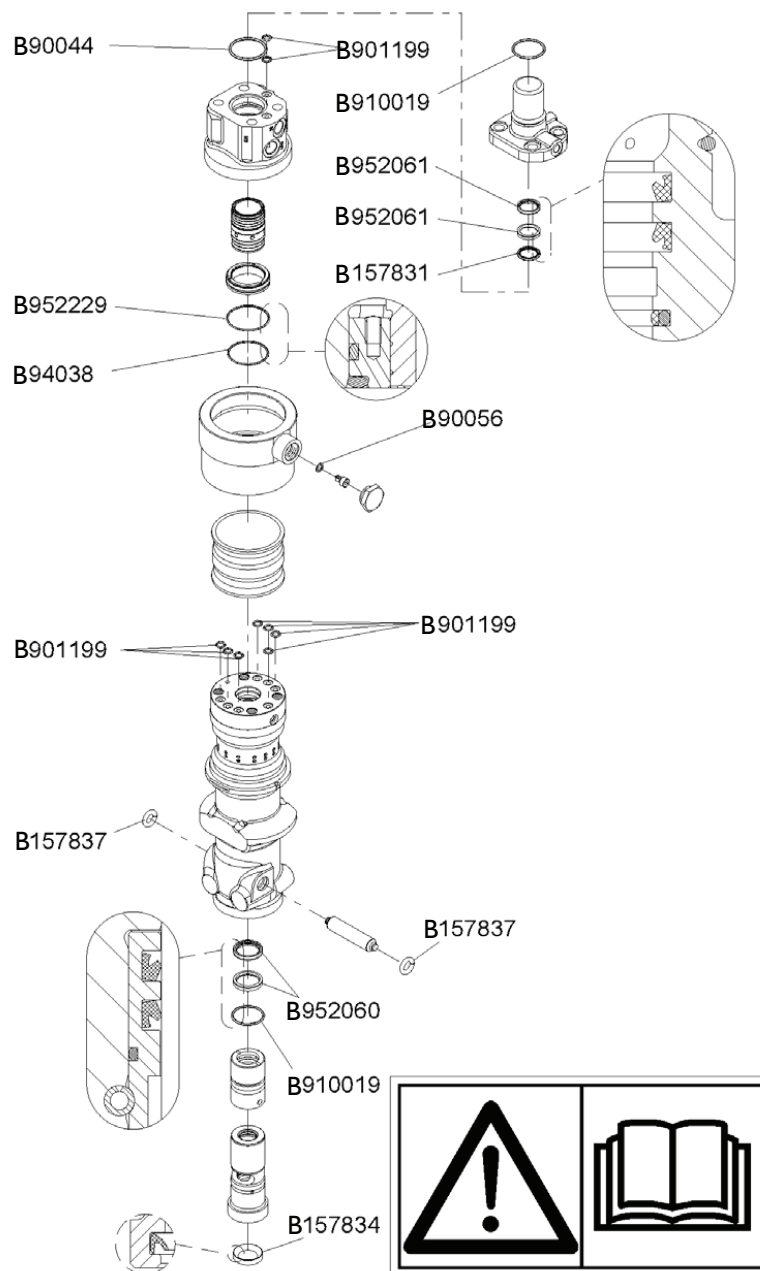

Valve body and distributor

Item	Description	Part no.	Qty
1	Cover (incl. parts 1.1-1.2)	B157829	1
1.1	Flange plug, R1/4	B90403	1
1.2	Plug	B915028	1
4	O-ring, D42 *	B910019	1
5	Seal *	B952061	2
6	Seal *	B157831	1
7	Valve body (incl. part 7.2)	B157818	1
7.2	Plug	B915028	1
8	Distributor	B157828	1
9	Steering ring	B157839	1
10	O-ring, D58 *	B952229	1
11	O-ring, D55 *	B94038	1
12	O-ring, D50 *	B90044	1
13	O-ring, D9 *	B901199	9
14	Parallel pin, 6m6x18 ISO 8734	B90371	1
15	Hex. socket screw, M14x120-10.9 ISO 4762	B952241	4
16	Lock washer, M14 NORD-LOCK	B901310	4
17	Nozzle	B162648	1

*) Are included in seal set

Accumulator

Item	Description	Part no.	Qty
1	Accumulator (incl. parts 1.1-1.5)	B159816	1
1.1	Body	B157823	1
1.2	Shield plug	B400300	1
1.3	Filling plug	B42074	1
1.4	Usit-ring, 8-13.9-1 *	B90056	1
1.5	Split pin, 6x17 ISO 8750	B90327	1
2	Support ring	B157827	1
3	Membrane	B157850	1

*) Are included in seal set

Body parts

Item	Description	Part no.	Qty
1	Cylinder (incl. parts 1.1-1.3)	B160396	1
1.1	Flange plug, R1/8	B93203	2
1.2	Grease nipple, R1/8	B90201	1
1.3	Nozzle	B159756	1
2	Piston	B157822	1
3	Seal carrier	B157821	1
4	O-ring, D42 *	B910019	1
5	Seal *	B952060	2
6	Split pin, 8x70 ISO 8752	B952065	2
7	Tool retaining pin	B159514	1
8	Rubber ring *	B157837	2

*) Are included in seal set

Lower tool bushing

Item	Description	Part no.	Qty
I.	Lower tool bushing (incl. part I.1)	B159513	1
I.1	Seal *	B157834	1

*) Are included in seal set

Seal set

This summary only indicates the position of the seals. It must NOT be used as assembly instruction. Read the manual.