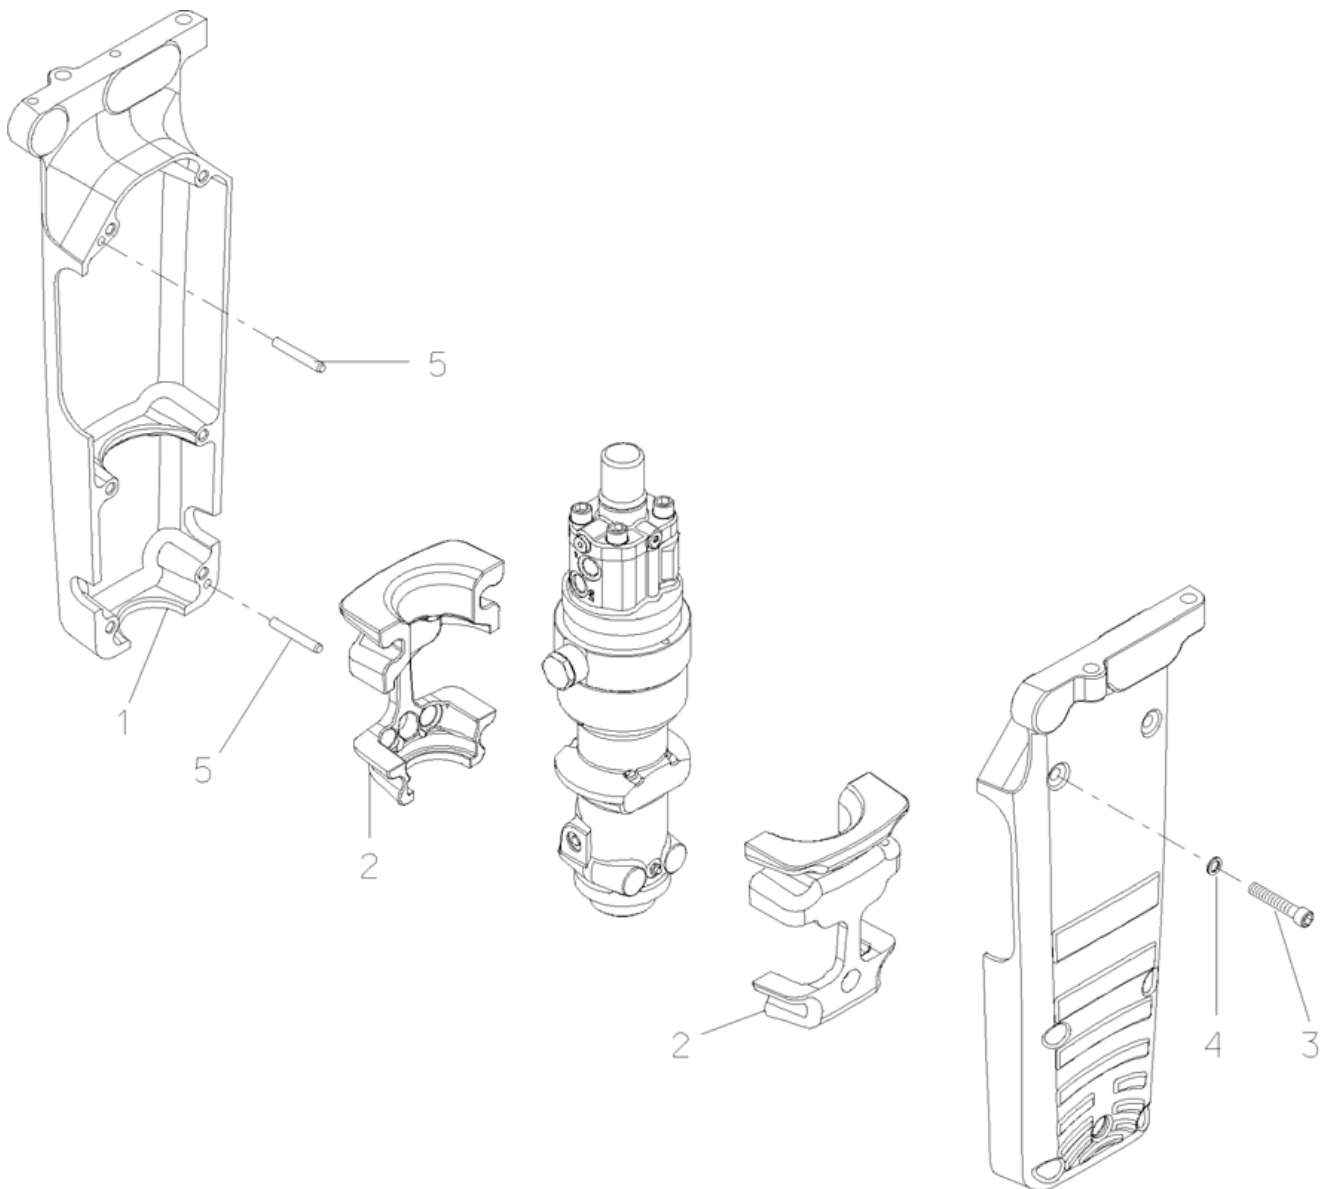

Housing unit

Item	Description	Part no.	Qty
1.	Housing plates	B162632	1
2.	Damper	B159593	2
3.	Hex. socket screw, M12x70-8.8 ISO 4762	B900000	6
4.	Lock washer, M12 NORD-LOCK	B91012	6
5.	Parallel pin, 10m6x70 ISO 8734	B901101	2
Kit	Safety label set	B162631	1