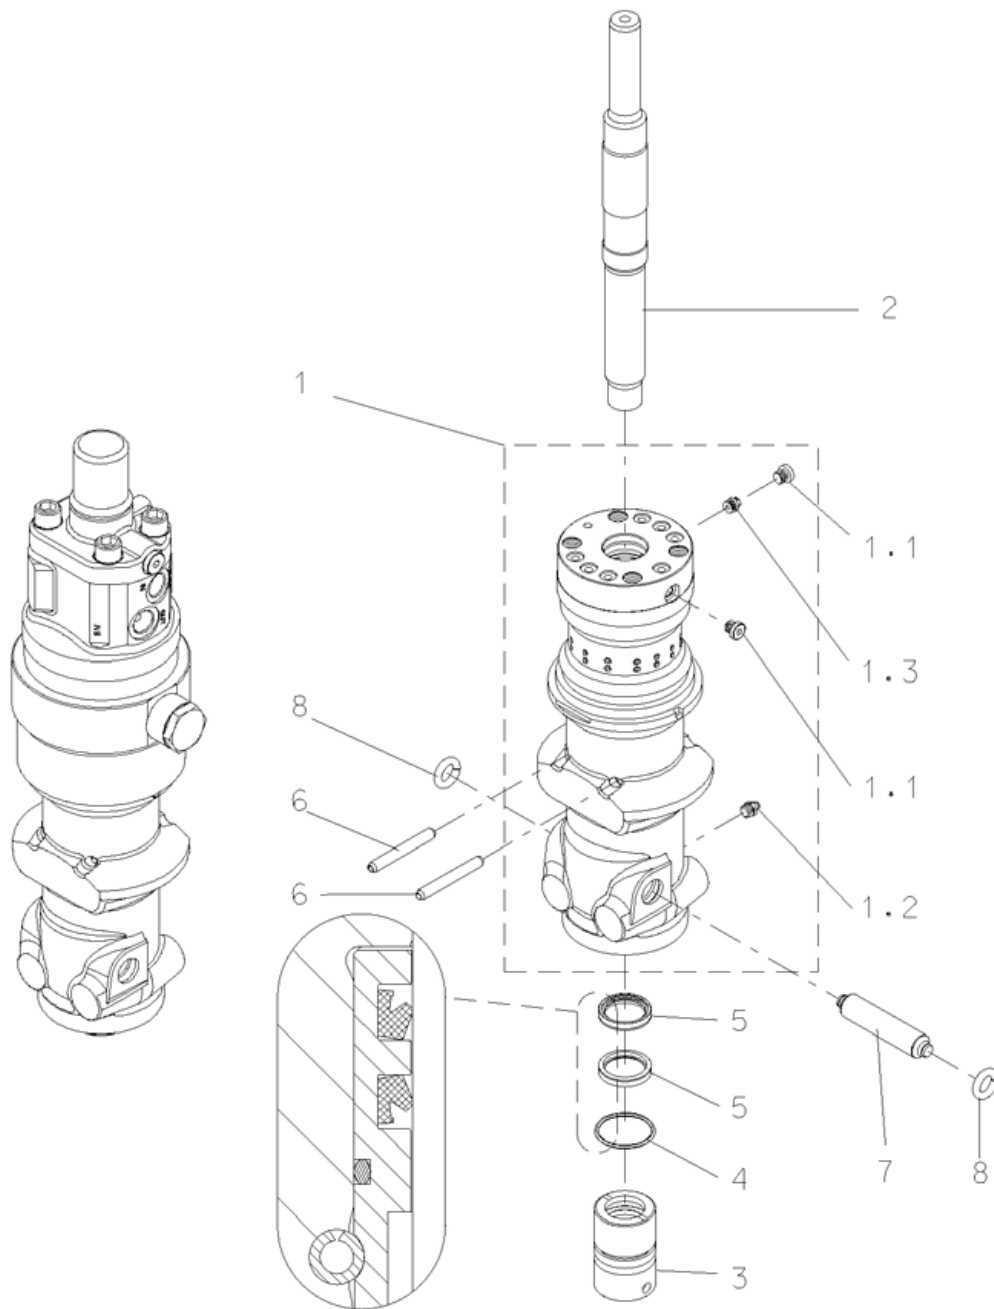

Housing unit

Item	Description	Part no.	Qty
1.	Housing plates	B162632	1
2.	Damper	B159593	2
3.	Hex. socket screw, M12x70-8.8 ISO 4762	B900000	6
4.	Lock washer, M12 NORD-LOCK	B91012	6
5.	Parallel pin, 10m6x70 ISO 8734	B901101	2
Kit	Safety label set	B162631	1

Valve body and distributor

Item	Description	Part no.	Qty
1	Cover (incl. parts 1.1-1.2)	B157829	1
1.1	Flange plug, R1/4	B90403	1
1.2	Plug	B915028	1
4	O-ring, D42 *	B910019	1
5	Seal *	B952061	2
6	Seal *	B157831	1
7	Valve body (incl. part 7.2)	B157818	1
7.2	Plug	B915028	1
8	Distributor	B157828	1
9	Steering ring	B157839	1
10	O-ring, D58 *	B952229	1
11	O-ring, D55 *	B94038	1
12	O-ring, D50 *	B90044	1
13	O-ring, D9 *	B901199	9
14	Parallel pin, 6m6x18 ISO 8734	B90371	1
15	Hex. socket screw, M14x120-10.9 ISO 4762	B952241	4
16	Lock washer, M14 NORD-LOCK	B901310	4
17	Nozzle	B162648	1

*) Are included in seal set

Accumulator

Item	Description	Part no.	Qty
1	Accumulator (incl. parts 1.1-1.5)	B159816	1
1.1	Body	B157823	1
1.2	Shield plug	B400300	1
1.3	Filling plug	B42074	1
1.4	Usit-ring, 8-13.9-1 *	B90056	1
1.5	Split pin, 6x17 ISO 8750	B90327	1
2	Support ring	B157827	1
3	Membrane	B157850	1

*) Are included in seal set

Body parts

Item	Description	Part no.	Qty
1	Cylinder (incl. parts 1.1-1.3)	B160396	1
1.1	Flange plug, R1/8	B93203	2
1.2	Grease nipple, R1/8	B90201	1
1.3	Nozzle	B159756	1
2	Piston	B157822	1
3	Seal carrier	B157821	1
4	O-ring, D42 *	B910019	1
5	Seal *	B952060	2
6	Split pin, 8x70 ISO 8752	B952065	2
7	Tool retaining pin	B159514	1
8	Rubber ring *	B157837	2