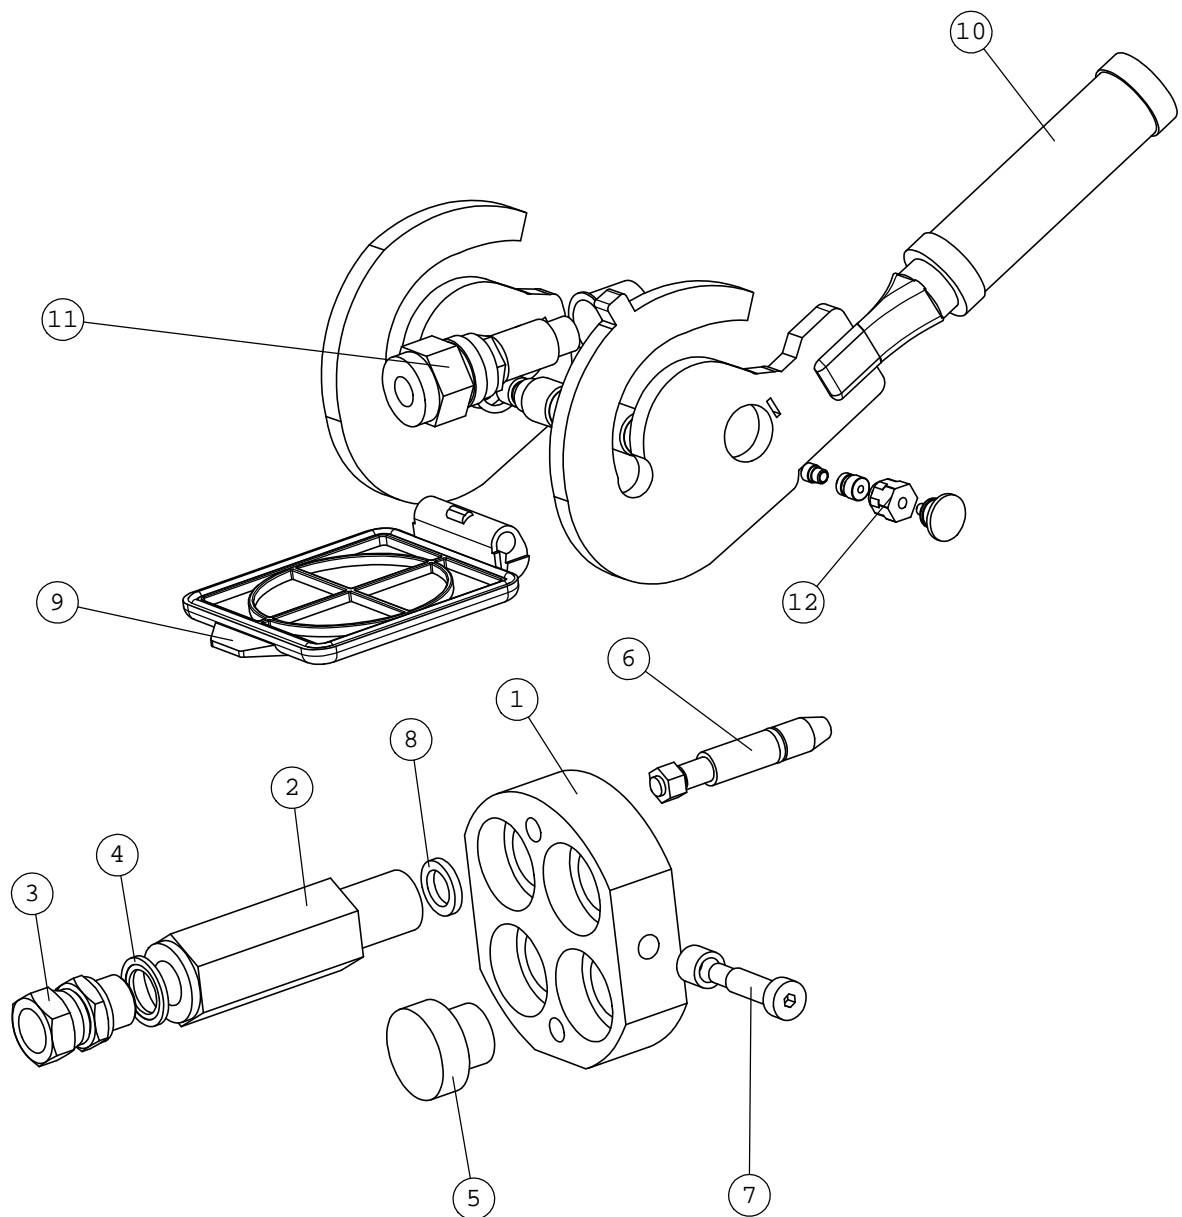

A417531

PIKALIITINRYHMÄ

VARAOSAKOKOONPANO

NRO REF POS TEIL	OSAN NRO PART NO BESTÄLL.NR BEST.NR	KPL QTY ST ST	NIMITYS	DESCRIPTION	BENÄMNING	BEZEICHNUNG
1	65628	1	PIKALIITINRUNKO KIT	MULTIFASTER MOBILE B	MULTIFASTER MOBILE B	MULTIFASTER MOBILE B
2	65627	1	PIKALIITIN UROS	CHECK VALVE CARTRIDG	KONTRASTVENTILPATRON	RÜCKSCHLAGVENTIL-PAT
3	65600	1	YHDYSNIPPA	CONNECTOR NIPPLE 8	FÖRBINDINGSNIPPEL	VERBINDUNGSNIPPEL
4	73047	1	USIT-TIIVISTE R1/2"	USIT SEAL RING R/12"	USIT-PACKNING 1/2" F	USIT-DICHTUNGSSCHEIB
5	65626	1	PIKALIITINTULPPA	PLUG, MULTI CONNECTO	PROPP, FLERSNABBKOPP	PROPFEN, KIT, MULTIK
6	65878	1	PIKALIITIN OHJAIN TAP	GUIDE PIN MULTIFASTE	STYRTAPP MULTIFASTER	STEUERBOLZEN MULTIFA
7	65879	1	PIKALIITIN LUKITUSTA	LOCKING PIN MULTIFAS	LÄSTAPP MULTIFASTER	VERRIEGELUNGSBOLZEN
8	65880	1	PIKALIITIN TIIVISTE	SEAL RING, MULTI CON	PACKNING, FLERSNABBK	DICHTUNG, MULTI-KUPP
9	65882	1	PIKALIITIN SUOJALEVY	CAP PLATE, KIT, MULT	LOCK, KIT, FLERSNABB	SCHUTZDECKEL, KIT, M
10	65884	1	PIKALIITIN LUKITUSVI	HANDLE, KIT, MULTI C	HANDTAG, KIT, FLERSN	GRIFF, KIT, MULTI-KU
11	65881	1	PIKALIITINRUNKO KIT	QUICK COUPLER, ON MU	SNABBKOPPLING, PÅ FL	SCHNELLKUPPLUNG, AUF
12	65883	1	PIKALIITIN LUKITUSPA	SAFETY BUTTON, KIT,	SAKERHETSKNAPP, KIT,	DRUCKKNOPF, KIT, MUL