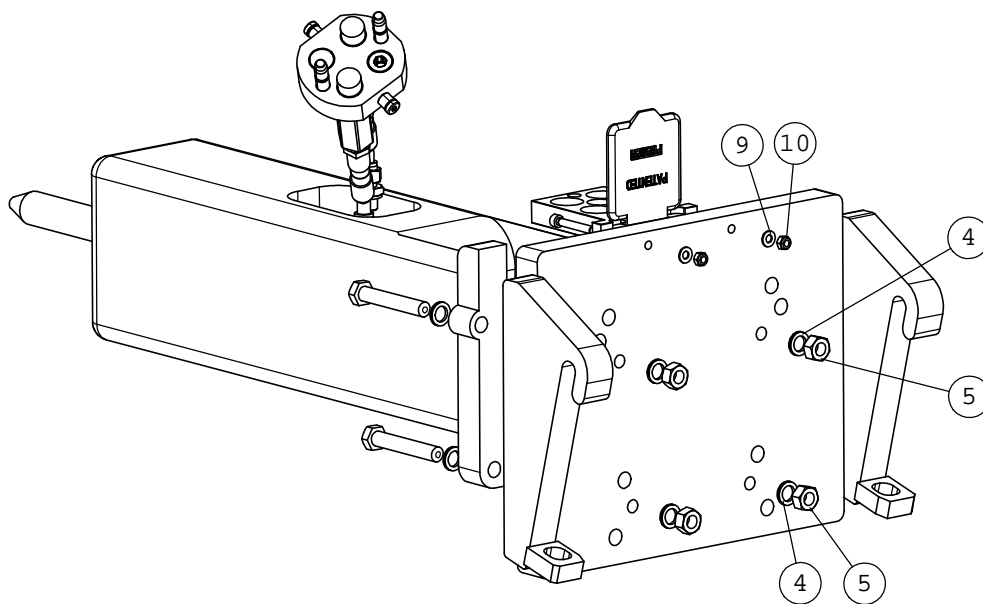

A33814 LETKUTUS

NRO REF POS TEIL	OSAN NRO PART NO BESTÄLL.NR BEST.NR	KPL QTY ST ST	NIMITYS	DESCRIPTION	BENÄMNING	BEZEICHNUNG
1	a33810	2	HYDR.L. L=1530 2LW-8	HYDR. HOSE L=1530	HYDRAULSLANG L=1530	HYDR. SCHLAUCH L=15
2	64058	2	PERUSLIITIN	BASIC FITTING F40XS1	RAK KOPPLING F40XS12	GERADE EINSCHRAUBVER
3	65371	1	PIKALIITINRYHMÄ	MULTI CONNECTOR, 2 C	FLERKOPPLING, 2 KOPP	MULTI-KUPPLUNG, 2 KU
4	a49450	1	SUOJASPIRAALI SP-032	HOSE PROTECTION SPIR	SLANGSKYDD, SPIRAL,	SCHLAUCHSCHUTZ, SPIR

Valve body and distributor

Item	Description	Part no.	Qty
1	Cover (incl. parts 1.1-1.2)	B157829	1
1.1	Flange plug, R1/4	B90403	1
1.2	Plug	B915028	1
4	O-ring, D42 *	B910019	1
5	Seal *	B952061	2
6	Seal *	B157831	1
7	Valve body (incl. part 7.2)	B157818	1
7.2	Plug	B915028	1
8	Distributor	B157828	1
9	Steering ring	B157839	1
10	O-ring, D58 *	B952229	1
11	O-ring, D55 *	B94038	1
12	O-ring, D50 *	B90044	1
13	O-ring, D9 *	B901199	9
14	Parallel pin, 6m6x18 ISO 8734	B90371	1
15	Hex. socket screw, M14x120-10.9 ISO 4762	B952241	4
16	Lock washer, M14 NORD-LOCK	B901310	4
17	Nozzle	B162648	1

*) Are included in seal set

Accumulator

Item	Description	Part no.	Qty
1	Accumulator (incl. parts 1.1-1.5)	B159816	1
1.1	Body	B157823	1
1.2	Shield plug	B400300	1
1.3	Filling plug	B42074	1
1.4	Usit-ring, 8-13.9-1 *	B90056	1
1.5	Split pin, 6x17 ISO 8750	B90327	1
2	Support ring	B157827	1
3	Membrane	B157850	1

*) Are included in seal set

Body parts

Item	Description	Part no.	Qty
1	Cylinder (incl. parts 1.1-1.3)	B160396	1
1.1	Flange plug, R1/8	B93203	2
1.2	Grease nipple, R1/8	B90201	1
1.3	Nozzle	B159756	1
2	Piston	B157822	1
3	Seal carrier	B157821	1
4	O-ring, D42 *	B910019	1
5	Seal *	B952060	2
6	Split pin, 8x70 ISO 8752	B952065	2
7	Tool retaining pin	B159514	1
8	Rubber ring *	B157837	2