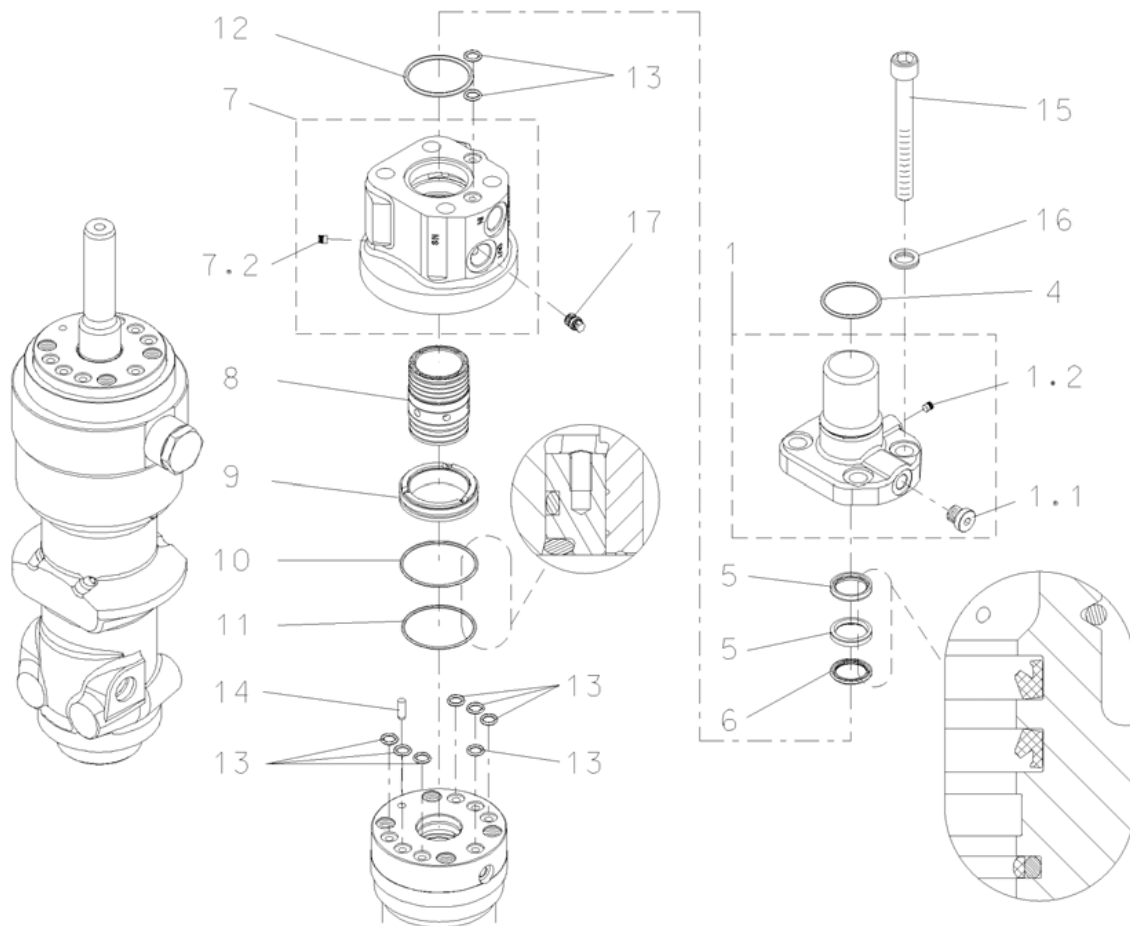

Housing unit

Item	Description	Part no.	Qty
1.	Housing plates	B162632	1
2.	Damper	B159593	2
3.	Hex. socket screw, M12x70-8.8 ISO 4762	B900000	6
4.	Lock washer, M12 NORD-LOCK	B91012	6
5.	Parallel pin, 10m6x70 ISO 8734	B901101	2
Kit	Safety label set	B162631	1

Valve body and distributor

Item	Description	Part no.	Qty
1	Cover (incl. parts 1.1-1.2)	B157829	1
1.1	Flange plug, R1/4	B90403	1
1.2	Plug	B915028	1
4	O-ring, D42 *	B910019	1
5	Seal *	B952061	2
6	Seal *	B157831	1
7	Valve body (incl. part 7.2)	B157818	1
7.2	Plug	B915028	1
8	Distributor	B157828	1
9	Steering ring	B157839	1
10	O-ring, D58 *	B952229	1
11	O-ring, D55 *	B94038	1
12	O-ring, D50 *	B90044	1
13	O-ring, D9 *	B901199	9
14	Parallel pin, 6m6x18 ISO 8734	B90371	1
15	Hex. socket screw, M14x120-10.9 ISO 4762	B952241	4
16	Lock washer, M14 NORD-LOCK	B901310	4
17	Nozzle	B162648	1

*) Are included in seal set

Accumulator

Item	Description	Part no.	Qty
1	Accumulator (incl. parts 1.1-1.5)	B159816	1
1.1	Body	B157823	1
1.2	Shield plug	B400300	1
1.3	Filling plug	B42074	1
1.4	Usit-ring, 8-13.9-1 *	B90056	1
1.5	Split pin, 6x17 ISO 8750	B90327	1
2	Support ring	B157827	1
3	Membrane	B157850	1

*) Are included in seal set

Body parts

Item	Description	Part no.	Qty
1	Cylinder (incl. parts 1.1-1.3)	B160396	1
1.1	Flange plug, R1/8	B93203	2
1.2	Grease nipple, R1/8	B90201	1
1.3	Nozzle	B159756	1
2	Piston	B157822	1
3	Seal carrier	B157821	1
4	O-ring, D42 *	B910019	1
5	Seal *	B952060	2
6	Split pin, 8x70 ISO 8752	B952065	2
7	Tool retaining pin	B159514	1
8	Rubber ring *	B157837	2