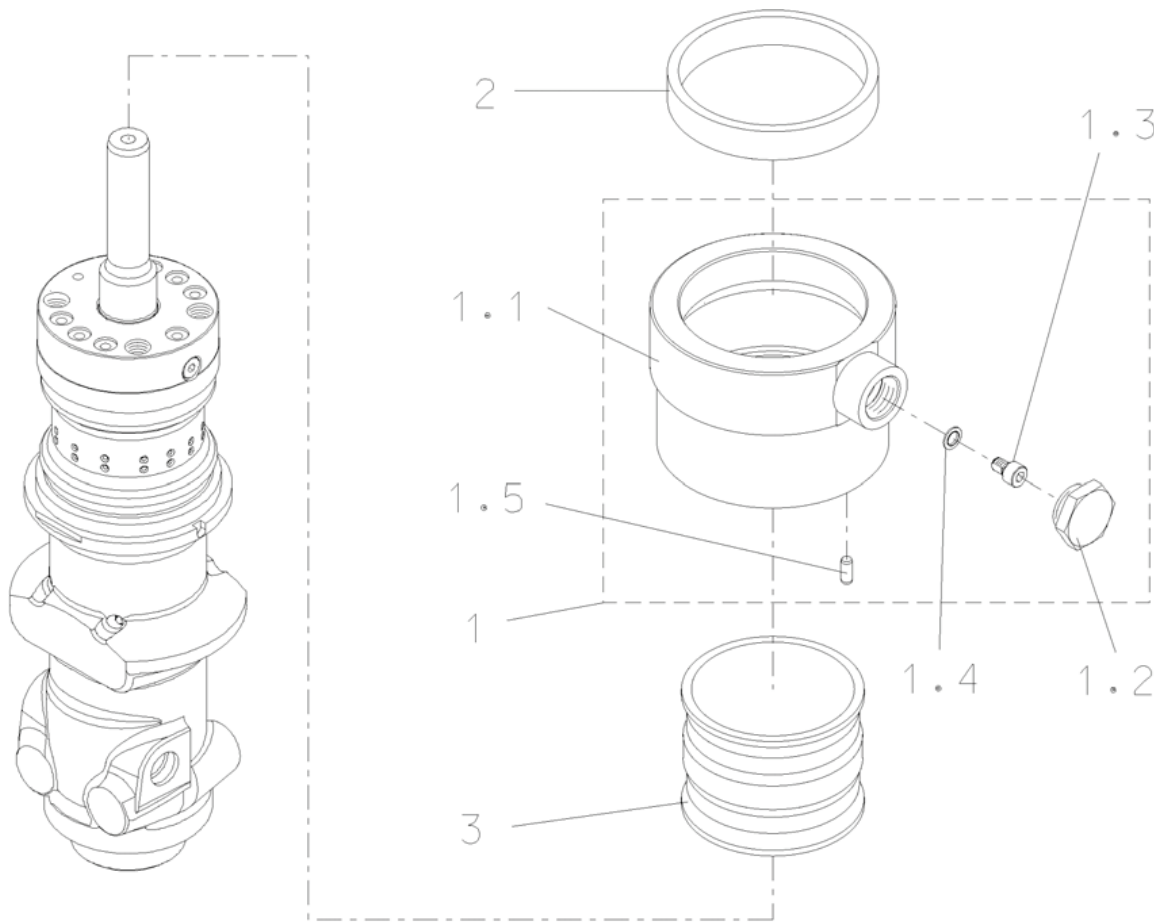

Housing unit

Item	Description	Part no.	Qty
1.	Housing plates	B162632	1
2.	Damper	B159593	2
3.	Hex. socket screw, M12x70-8.8 ISO 4762	B900000	6
4.	Lock washer, M12 NORD-LOCK	B91012	6
5.	Parallel pin, 10m6x70 ISO 8734	B901101	2
Kit	Safety label set	B162631	1

Valve body and distributor

Item	Description	Part no.	Qty
1	Cover (incl. parts 1.1-1.2)	B157829	1
1.1	Flange plug, R1/4	B90403	1
1.2	Plug	B915028	1
4	O-ring, D42 *	B910019	1
5	Seal *	B952061	2
6	Seal *	B157831	1
7	Valve body (incl. part 7.2)	B157818	1
7.2	Plug	B915028	1
8	Distributor	B157828	1
9	Steering ring	B157839	1
10	O-ring, D58 *	B952229	1
11	O-ring, D55 *	B94038	1
12	O-ring, D50 *	B90044	1
13	O-ring, D9 *	B901199	9
14	Parallel pin, 6m6x18 ISO 8734	B90371	1
15	Hex. socket screw, M14x120-10.9 ISO 4762	B952241	4
16	Lock washer, M14 NORD-LOCK	B901310	4
17	Nozzle	B162648	1

*) Are included in seal set

Accumulator

Item	Description	Part no.	Qty
1	Accumulator (incl. parts 1.1-1.5)	B159816	1
1.1	Body	B157823	1
1.2	Shield plug	B400300	1
1.3	Filling plug	B42074	1
1.4	Usit-ring, 8-13.9-1 *	B90056	1
1.5	Split pin, 6x17 ISO 8750	B90327	1
2	Support ring	B157827	1
3	Membrane	B157850	1

*) Are included in seal set

Body parts

Item	Description	Part no.	Qty
1	Cylinder (incl. parts 1.1-1.3)	B160396	1
1.1	Flange plug, R1/8	B93203	2
1.2	Grease nipple, R1/8	B90201	1
1.3	Nozzle	B159756	1
2	Piston	B157822	1
3	Seal carrier	B157821	1
4	O-ring, D42 *	B910019	1
5	Seal *	B952060	2
6	Split pin, 8x70 ISO 8752	B952065	2
7	Tool retaining pin	B159514	1
8	Rubber ring *	B157837	2