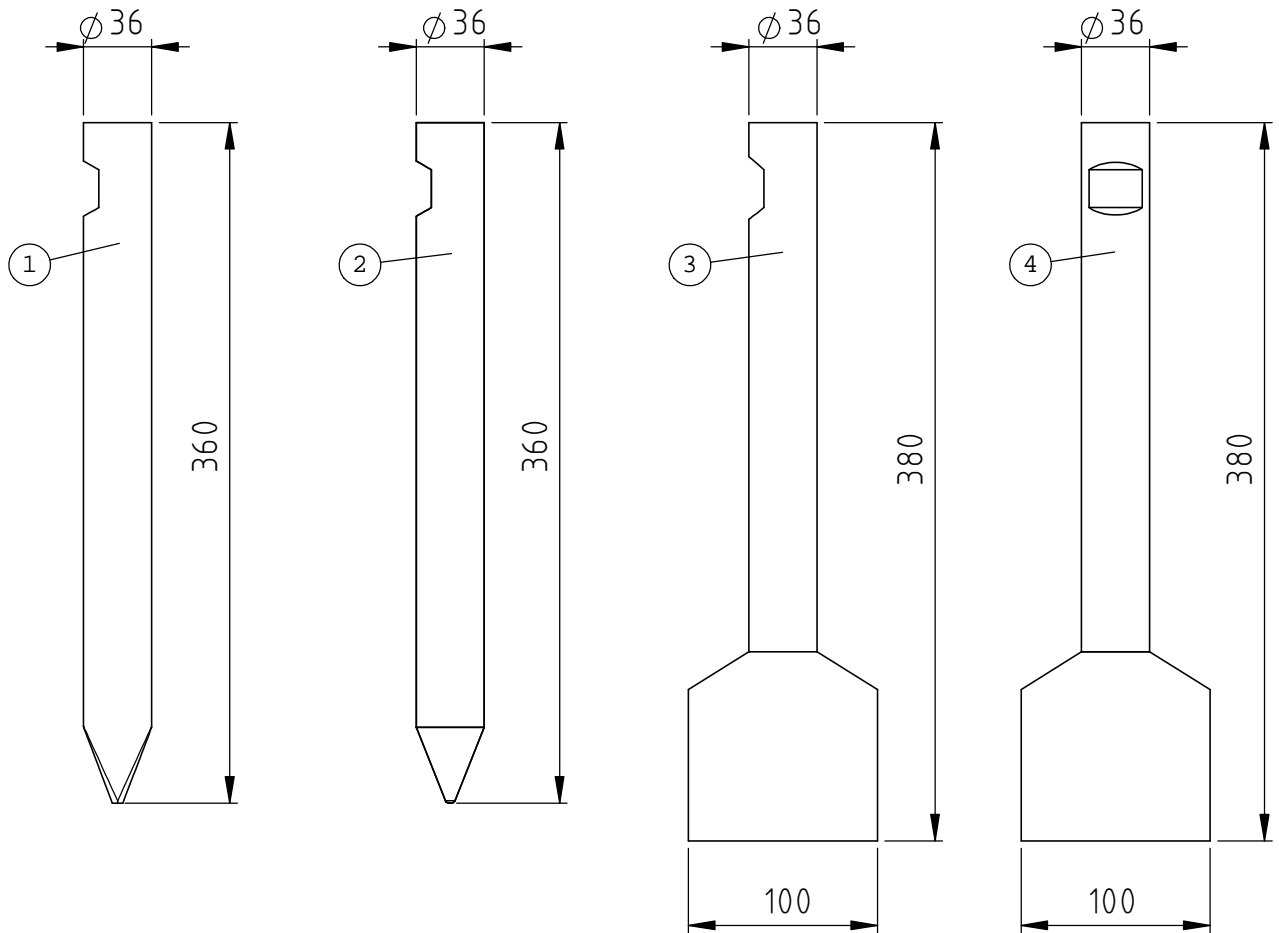

A36863

ISKUVASARA B70,

ISKUTALTAT

NRO REF POS TEIL	OSAN NRO PART NO BESTÄLL.NR BEST.NR	KPL QTY ST ST	NIMITYS	DESCRIPTION	BENÄMNING	BEZEICHNUNG
1	A33841	1	TALTTATERÄ	TOOL "CHISEL" 360 MM	VERKTYG "CHISEL" 360	WERKZEUG "CHISEL" 36
2	A33842	2	KARTIOTERA	TOOL "MOIL POINT" 36	VERKTYG "MOIL POINT"	WERKZEUG "MOIL POINT"
3	A33843	1	LAPIOTERA, TERÄ PUOM	TOOL "WEDGE", IN LIN	VERKTYG "WEDGE", I L	WERKZEUG "WEDGE" ARM
4	A33844	1	LAPIOTERA, TERÄ POIK	TOOL "WEDGE", CROSS	VERKTYG "WEDGE", TVA	WERKZEUG "WEDGE", MO