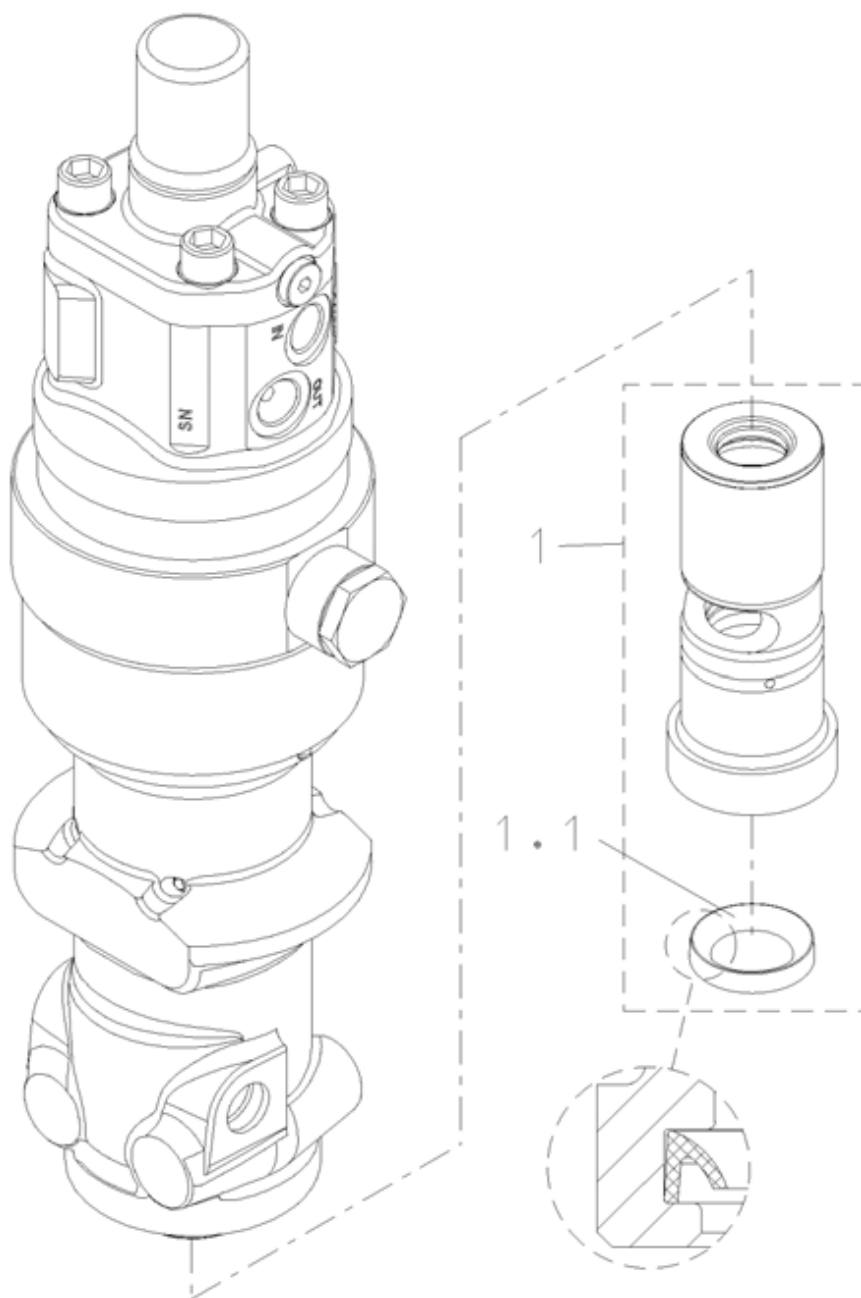

Valve body and distributor

Item	Description	Part no.	Qty
1	Cover (incl. parts 1.1-1.2)	B157829	1
1.1	Flange plug, R1/4	B90403	1
1.2	Plug	B915028	1
4	O-ring, D42 *	B910019	1
5	Seal *	B952061	2
6	Seal *	B157831	1
7	Valve body (incl. part 7.2)	B157818	1
7.2	Plug	B915028	1
8	Distributor	B157828	1
9	Steering ring	B157839	1
10	O-ring, D58 *	B952229	1
11	O-ring, D55 *	B94038	1
12	O-ring, D50 *	B90044	1
13	O-ring, D9 *	B901199	9
14	Parallel pin, 6m6x18 ISO 8734	B90371	1
15	Hex. socket screw, M14x120-10.9 ISO 4762	B952241	4
16	Lock washer, M14 NORD-LOCK	B901310	4
17	Nozzle	B162648	1

*) Are included in seal set

Accumulator

Item	Description	Part no.	Qty
1	Accumulator (incl. parts 1.1-1.5)	B159816	1
1.1	Body	B157823	1
1.2	Shield plug	B400300	1
1.3	Filling plug	B42074	1
1.4	Usit-ring, 8-13.9-1 *	B90056	1
1.5	Split pin, 6x17 ISO 8750	B90327	1
2	Support ring	B157827	1
3	Membrane	B157850	1

*) Are included in seal set

Body parts

Item	Description	Part no.	Qty
1	Cylinder (incl. parts 1.1-1.3)	B160396	1
1.1	Flange plug, R1/8	B93203	2
1.2	Grease nipple, R1/8	B90201	1
1.3	Nozzle	B159756	1
2	Piston	B157822	1
3	Seal carrier	B157821	1
4	O-ring, D42 *	B910019	1
5	Seal *	B952060	2
6	Split pin, 8x70 ISO 8752	B952065	2
7	Tool retaining pin	B159514	1
8	Rubber ring *	B157837	2

*) Are included in seal set

Lower tool bushing

Item	Description	Part no.	Qty
I.	Lower tool bushing (incl. part I.1)	B159513	1
I.1	Seal *	B157834	1

*) Are included in seal set

Seal set

This summary only indicates the position of the seals. It must NOT be used as assembly instruction. Read the manual.