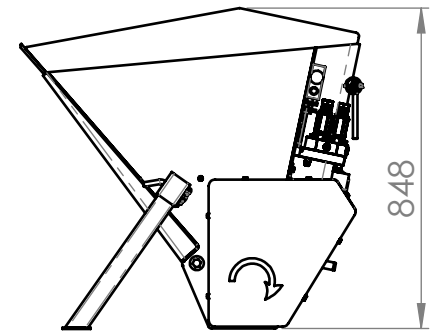

Liivapuistur SL-1500
Sand spreader SL-1500

A411401