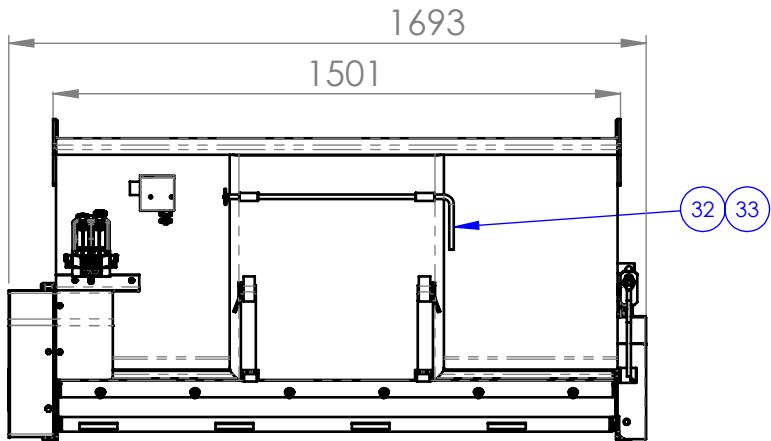

Liivapuistur SL-1500
Sand spreader SL-1500

A411401