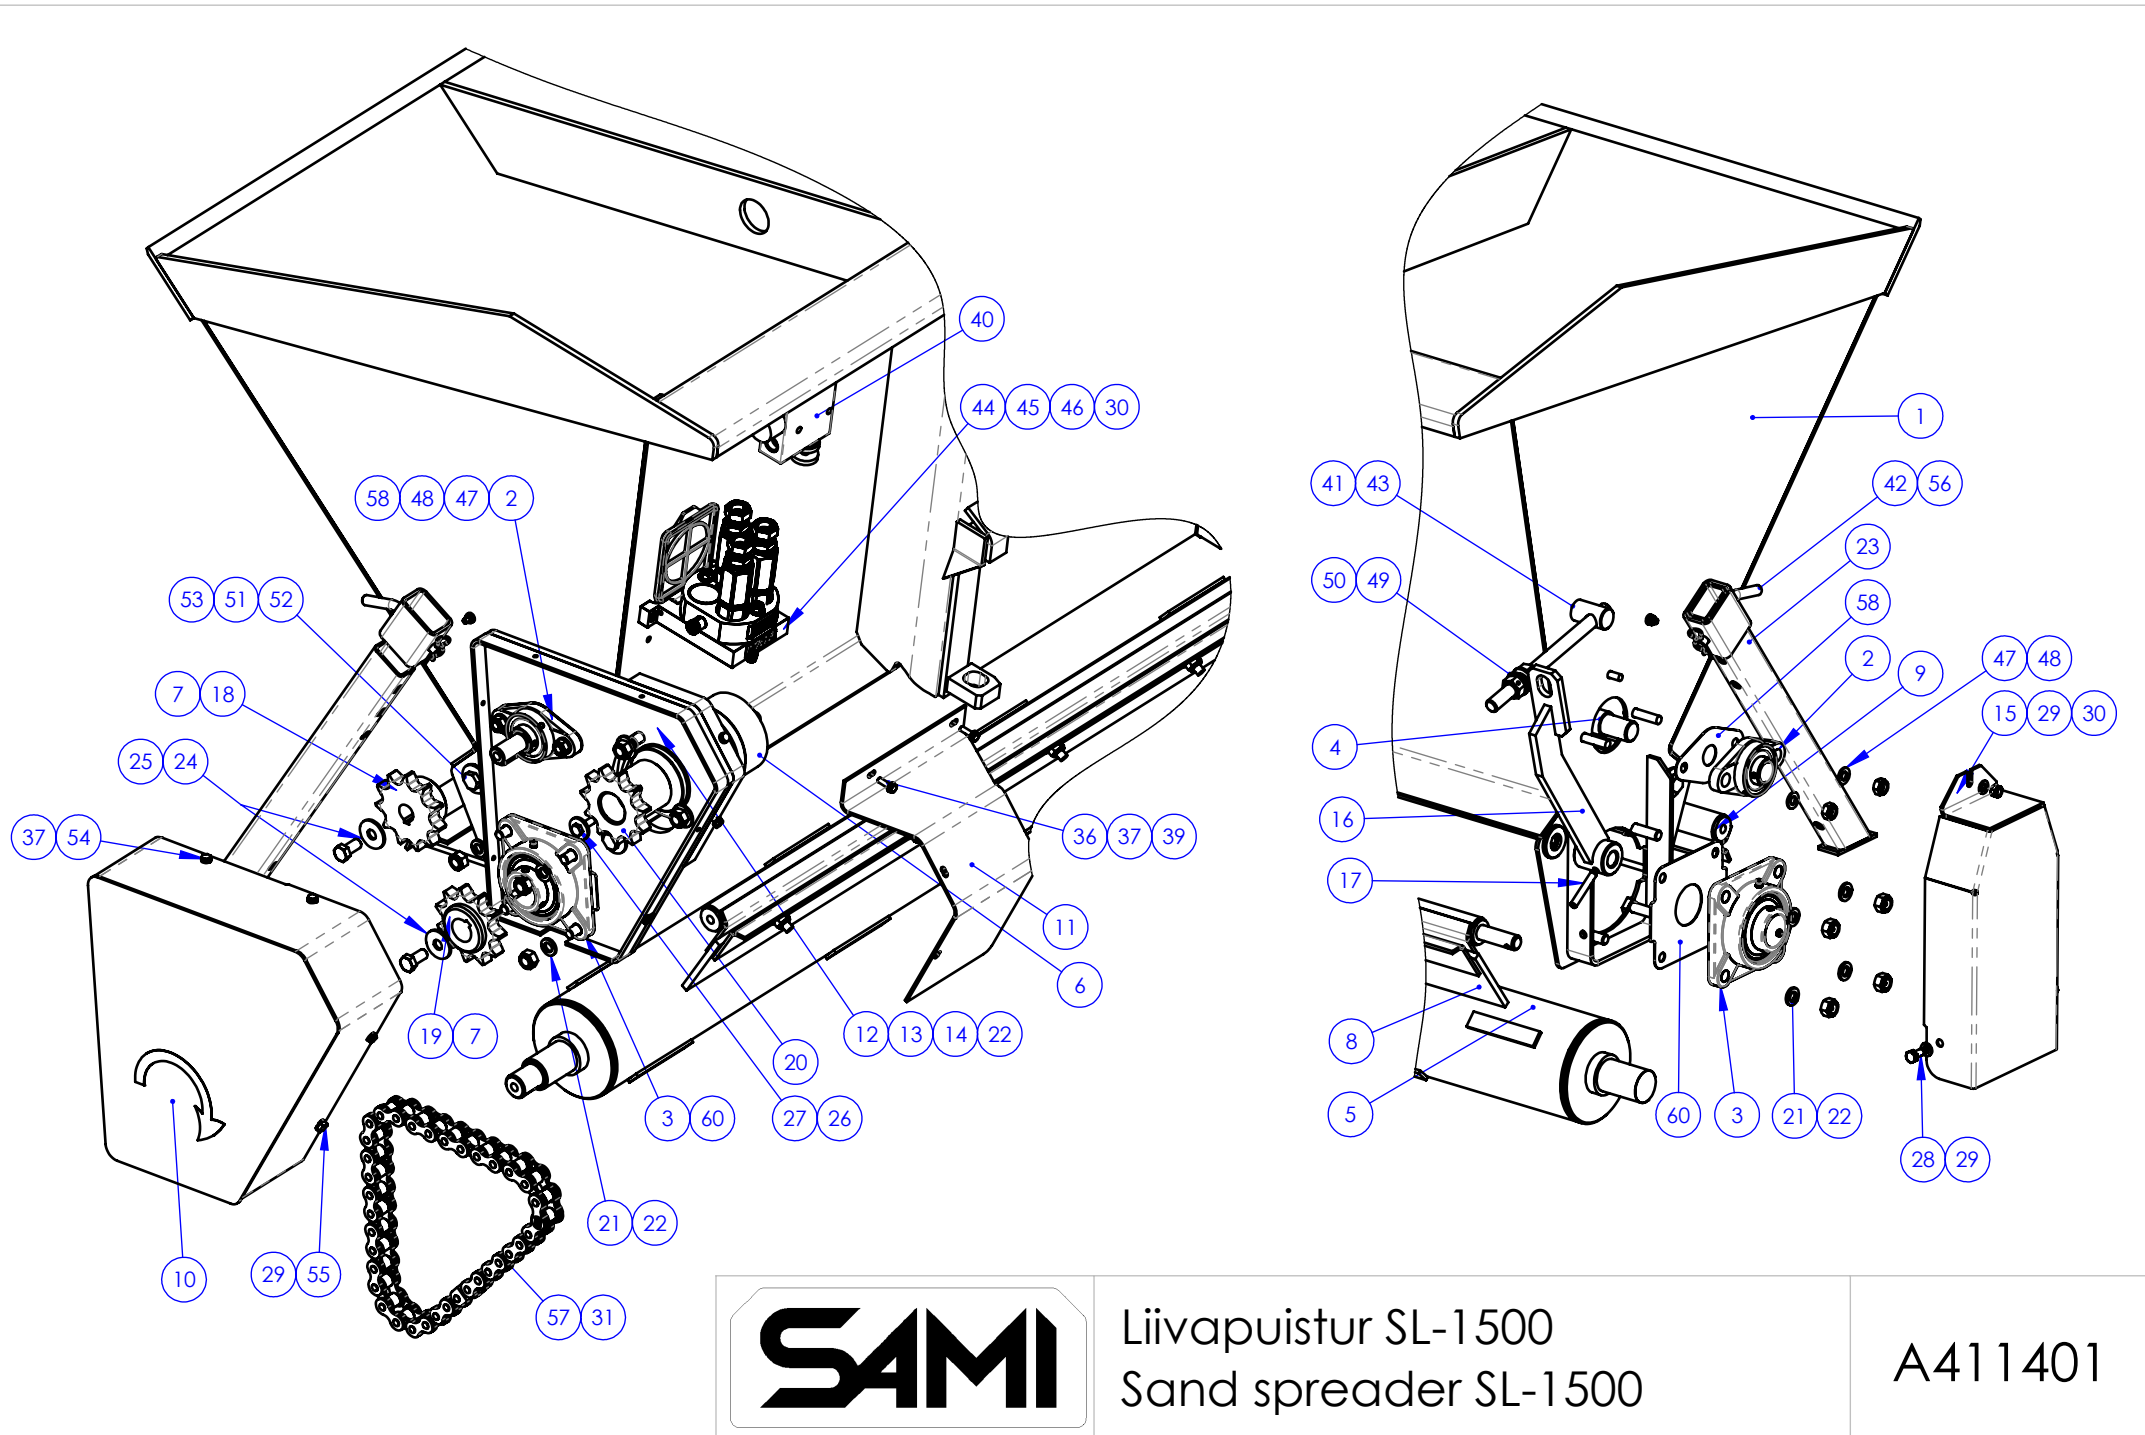

60	297.00.013	Bearing cover D50	2	#1
59	297.900	Hydraulic set	1	-
58	297.00.012	Bearing cover D25	2	#1
57	-	Chain	1	35 lüli (ca 890mm)
56	-	Pin DIN11024	2	D3
55	-	Hex headed screw.	1	DIN933-M 8x 16-Zn
54	-	Hex headed screw.	7	DIN933-M 6x16-Zn
53	297.00.006	Bushing	3	D20
52	-	Hex headed screw	3	DIN931-M12x 45-Zn
51	-	Washer	3	Seib M12 DIN9021
50	-	Nut	2	DIN934-Nut M16-Zn
49	-	Washer	2	Seib M16 DIN125
48	-	Nut	4	DIN985-Nyloc M10-Zn
47	-	Washer	4	Seib M10 DIN125
46	65250	Hydraulics connector	1	65250 MULTIFASTER
45	-	Socket head cap screw	2	M8x20 DIN912
44	-	Mobile part support	1	Multifaster 65594
43	231.00.010	Adjustment bracket	1	-
42	297.00.008	Pin	2	D12
41	DIN 1481	Spring pin	1	
40	-	Hydraulic valve RFP3 1/2	1	
39	-	Nut	6	DIN985-Nyloc M6-Zn
38	297.00.003	Mesh bracket (fitted)	2	4
37	-	Washer	13	Seib M6 DIN125
36	DIN 933	Bolt M6x20	6	
Pos.	Dwg. No.	Title	No. of pieces	Notes

Sand spreader SL-1500

A411401

Liivapuistur SL-1500
Sand spreader SL-1500

A411401