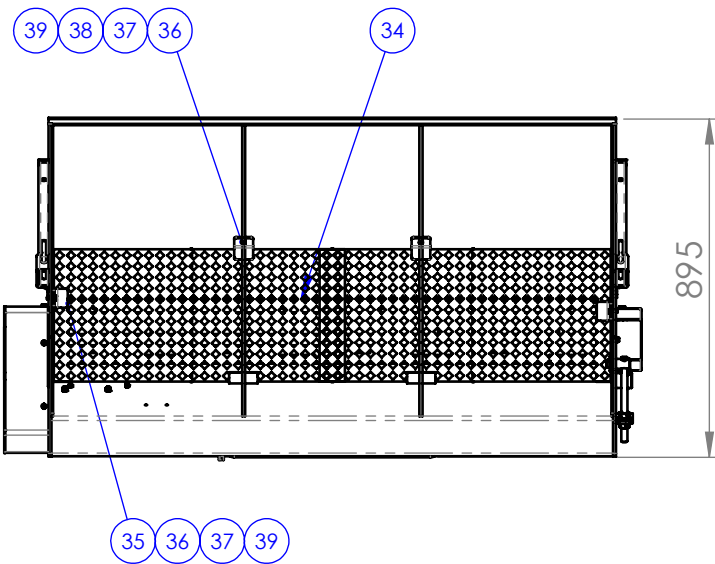

Liivapuistur SL-1500
Sand spreader SL-1500

A411401