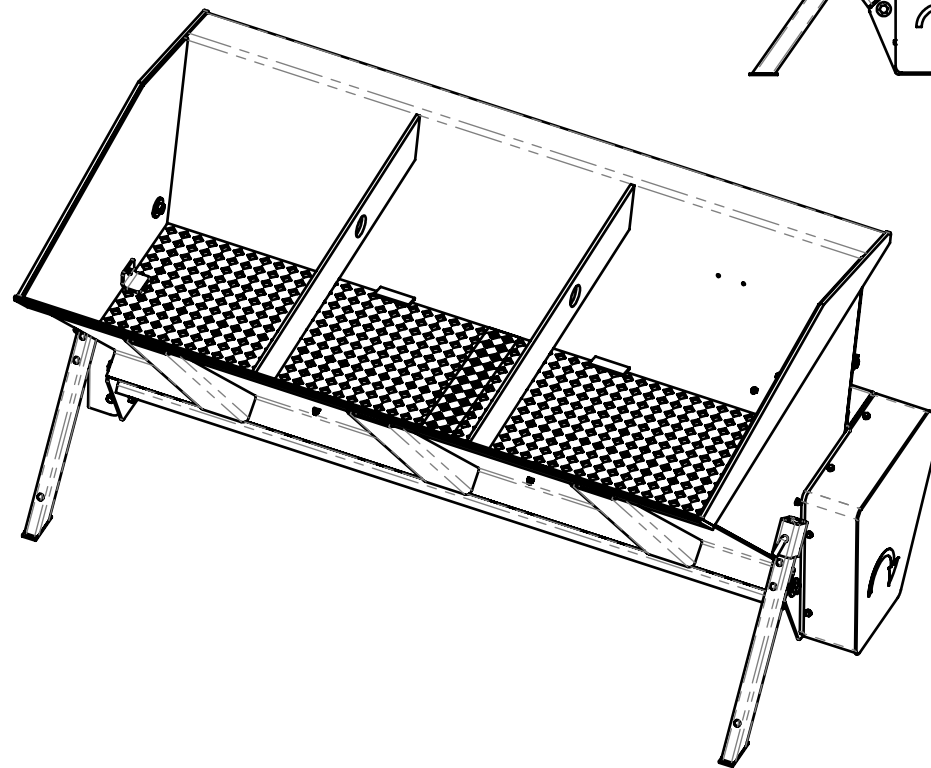

Liivapuistur SL-1500
Sand spreader SL-1500

A411401